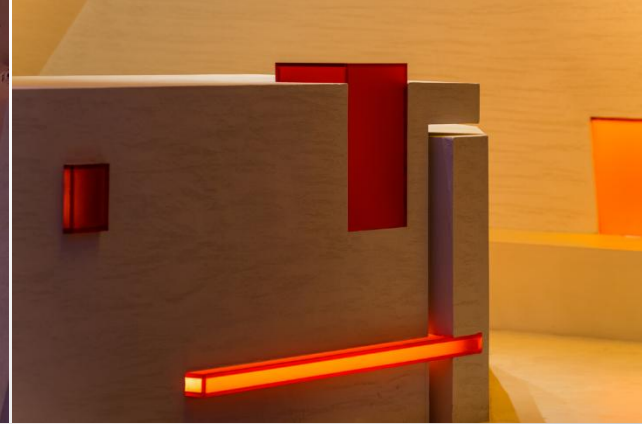

- From 1/8" to 2" (3-50mm)

COLORS | 颜色

- Custom color from pantone
- Standard color from sample
潘通色号、样品标准色

THCHNIQUE | 工艺

- Casting Color 通体色
- Gradien Color 渐变色
- 3D Inlays 3D板
- UV

Yellow to Purple 黄色到紫色