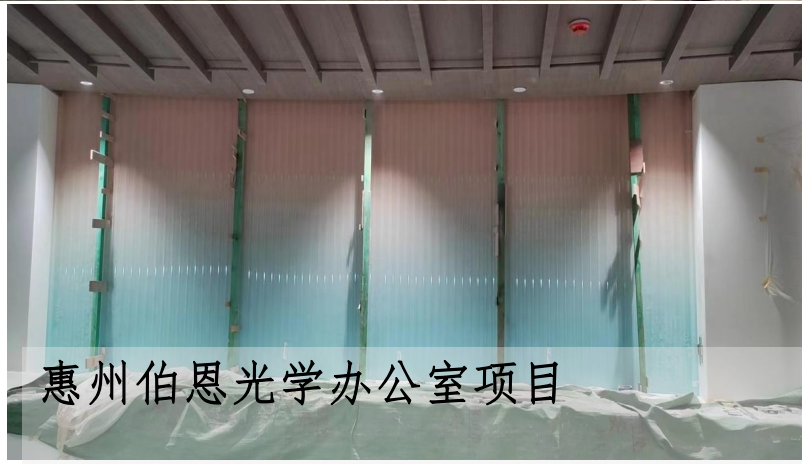

惠州伯恩光学办公室项目