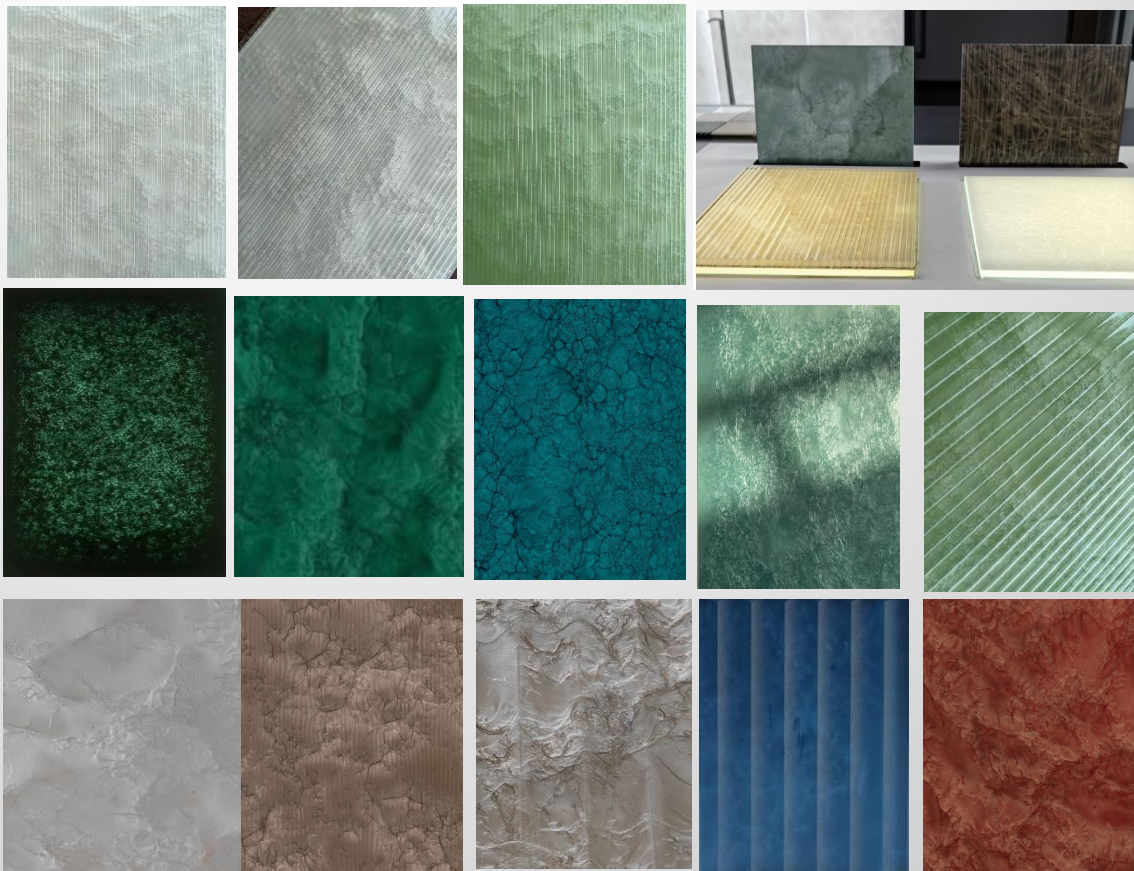

树脂玻璃

03

COLLECTIONS | 系列

- ① 满足阻燃要求
- ② 可户外运用
- ③ 可调树脂的颜色纹理

FINISHES | 表面处理

- Supermatte 超级磨砂
- Patina 哑光
- Gloss 光面

DIMENSIONS | 尺寸

- 1200mm*2400mm
- 1200mm*3000mm
- 定制尺寸